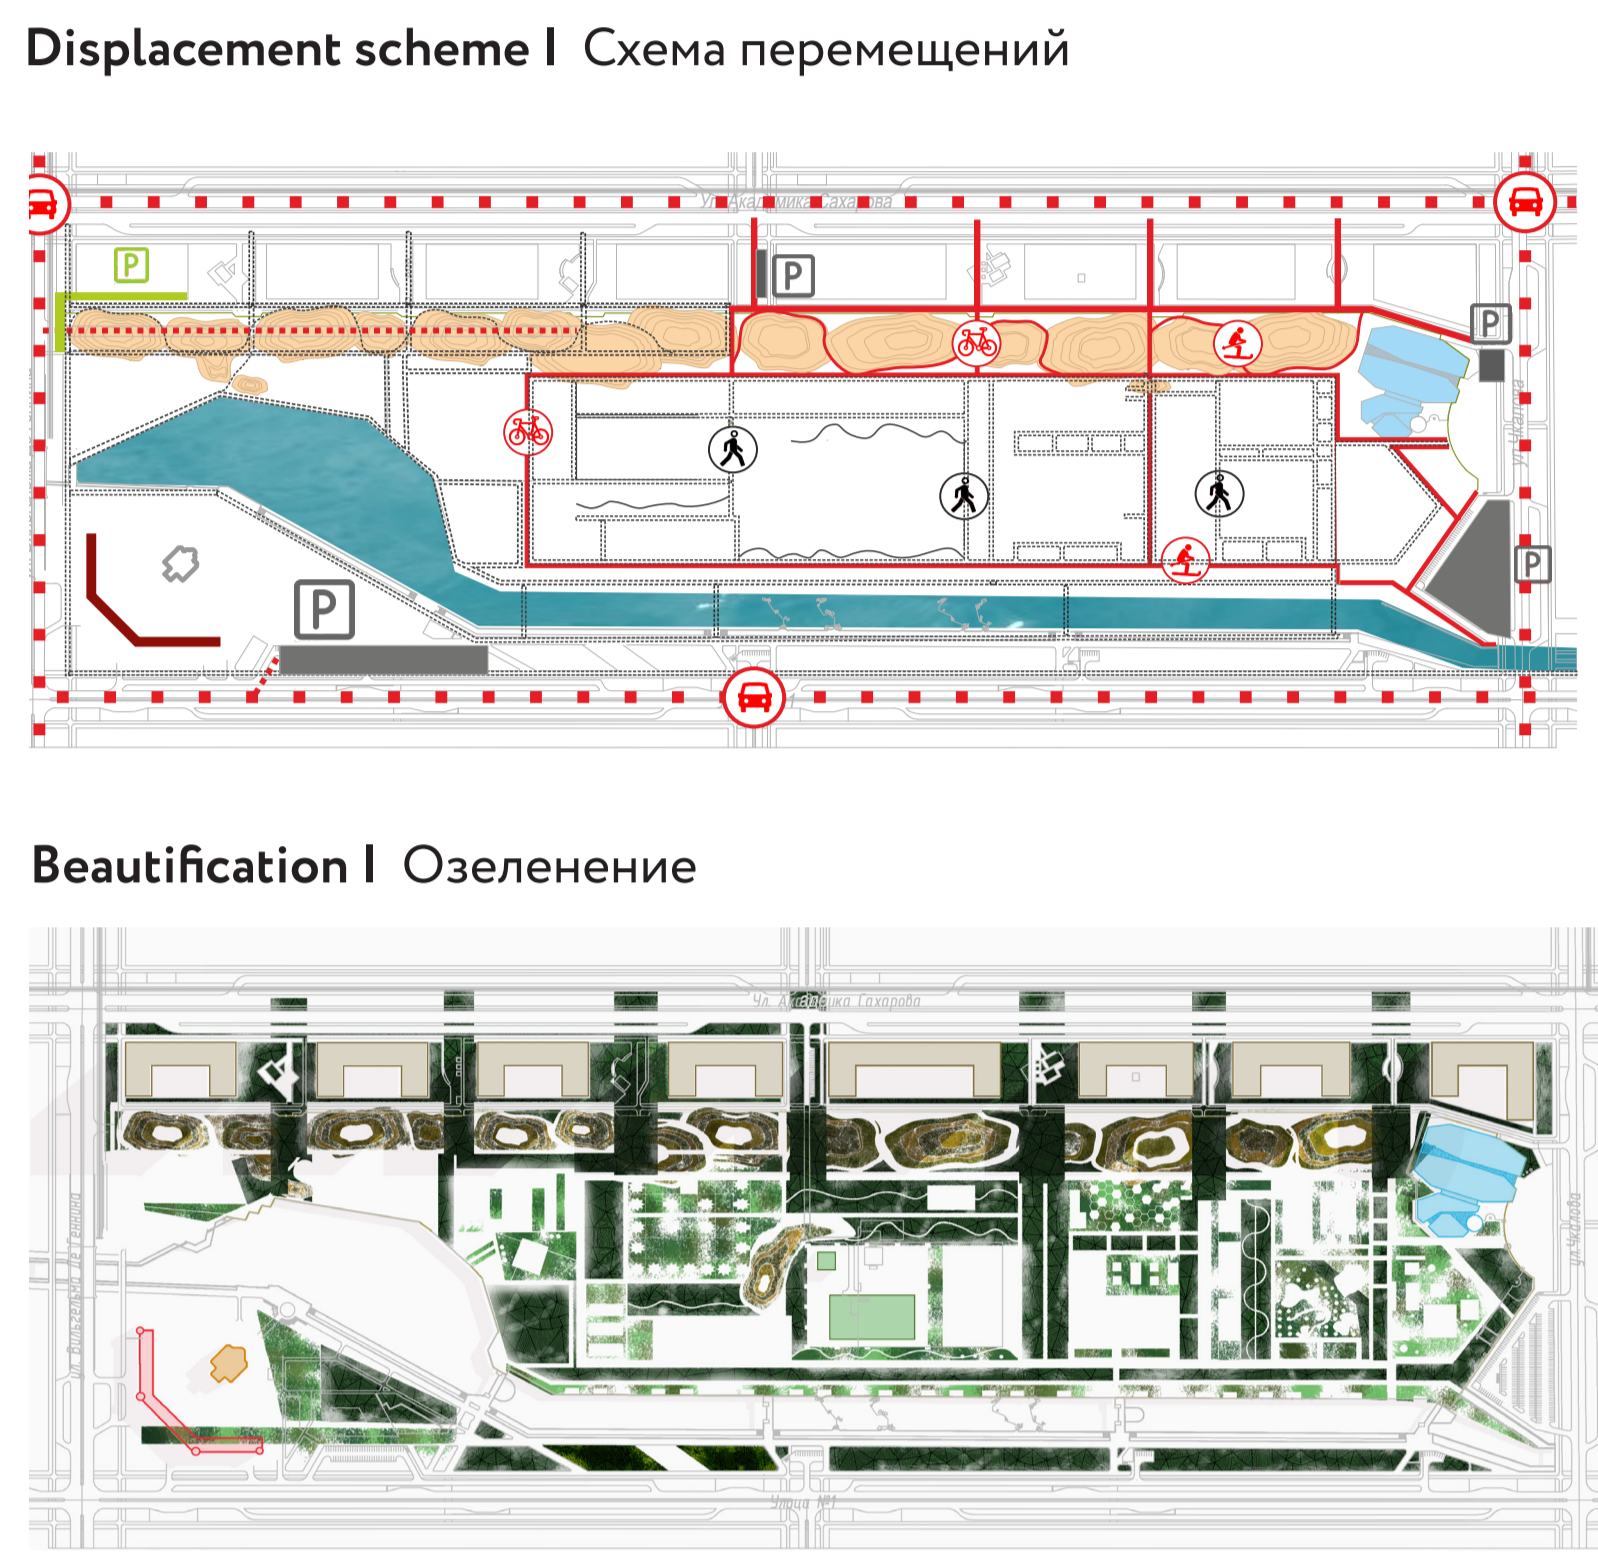

Case topic: ACADEMICHSKY

Project name: PREOBRAZHENSKY PARK

GIVEN DATA

ANALYSIS

GIVEN DATA

CONCEPT

TEAM

DOTS : ARCHITECTS