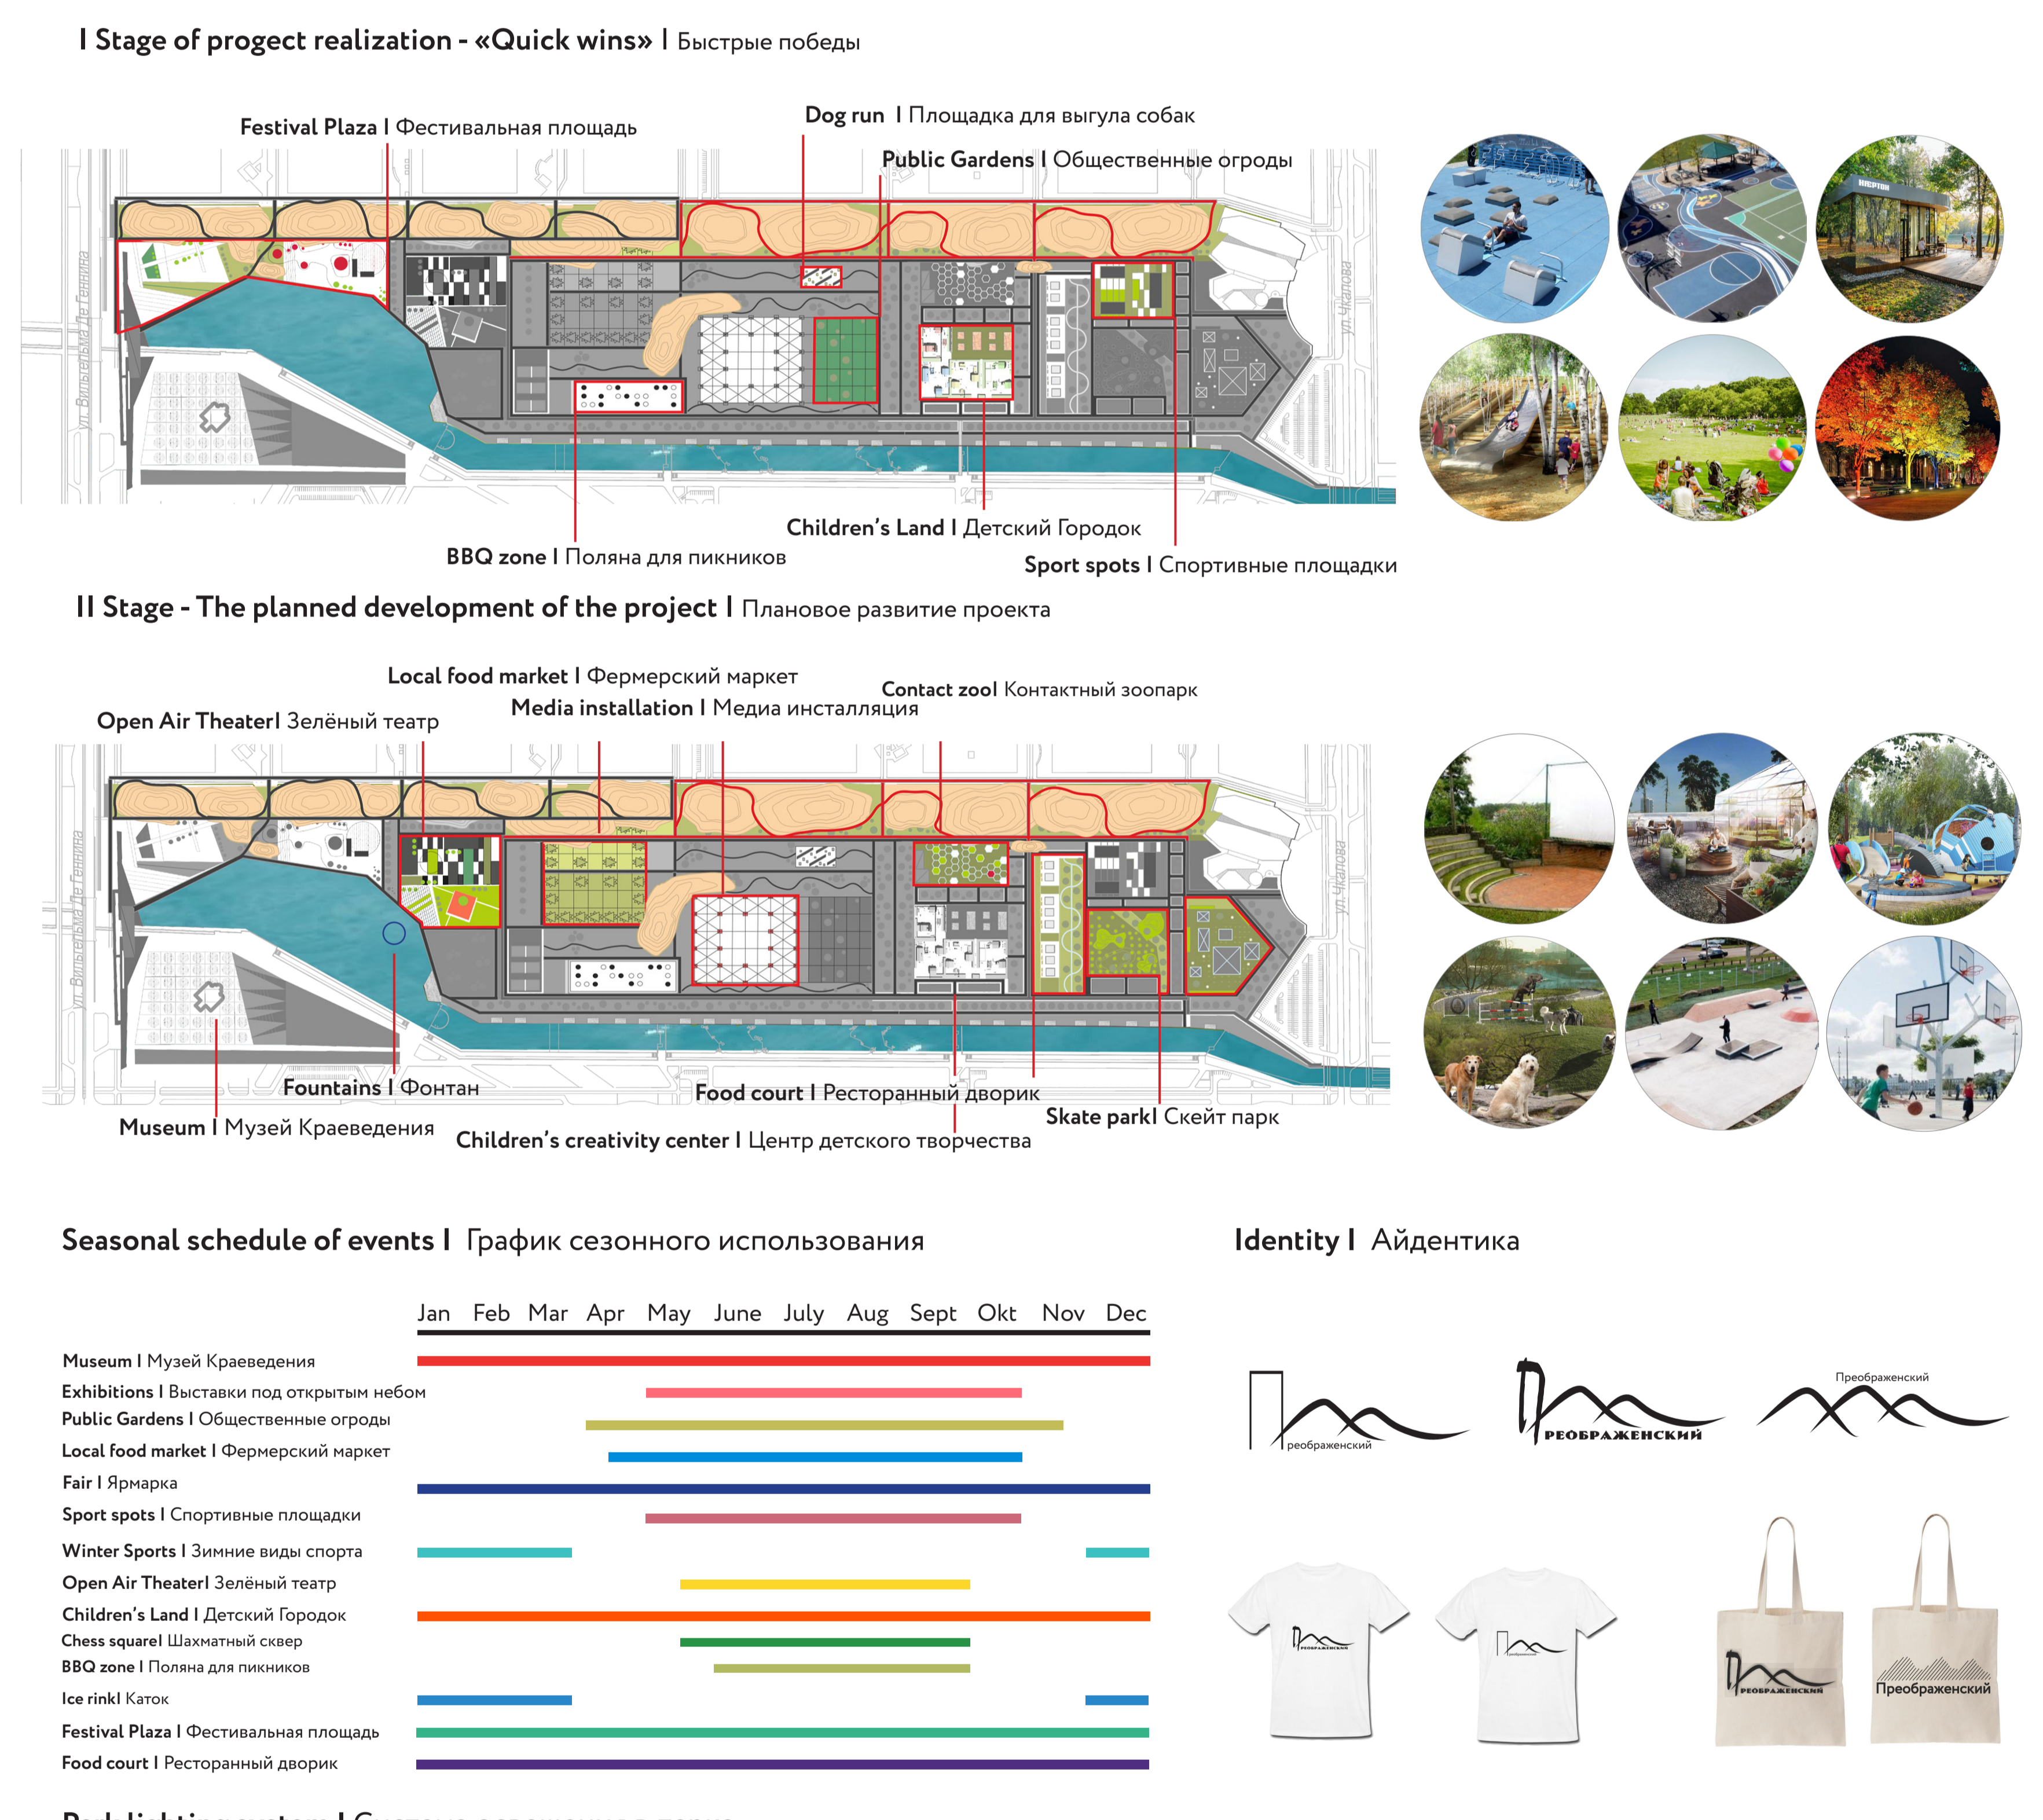

Case topic: ACADEMICHSKY

Project name: PREOBRAZHENSKY PARK

GIVEN DATA

ANALYSIS

GIVEN DATA

CONCEPT

TEAM

DOTS : ARCHITECTS