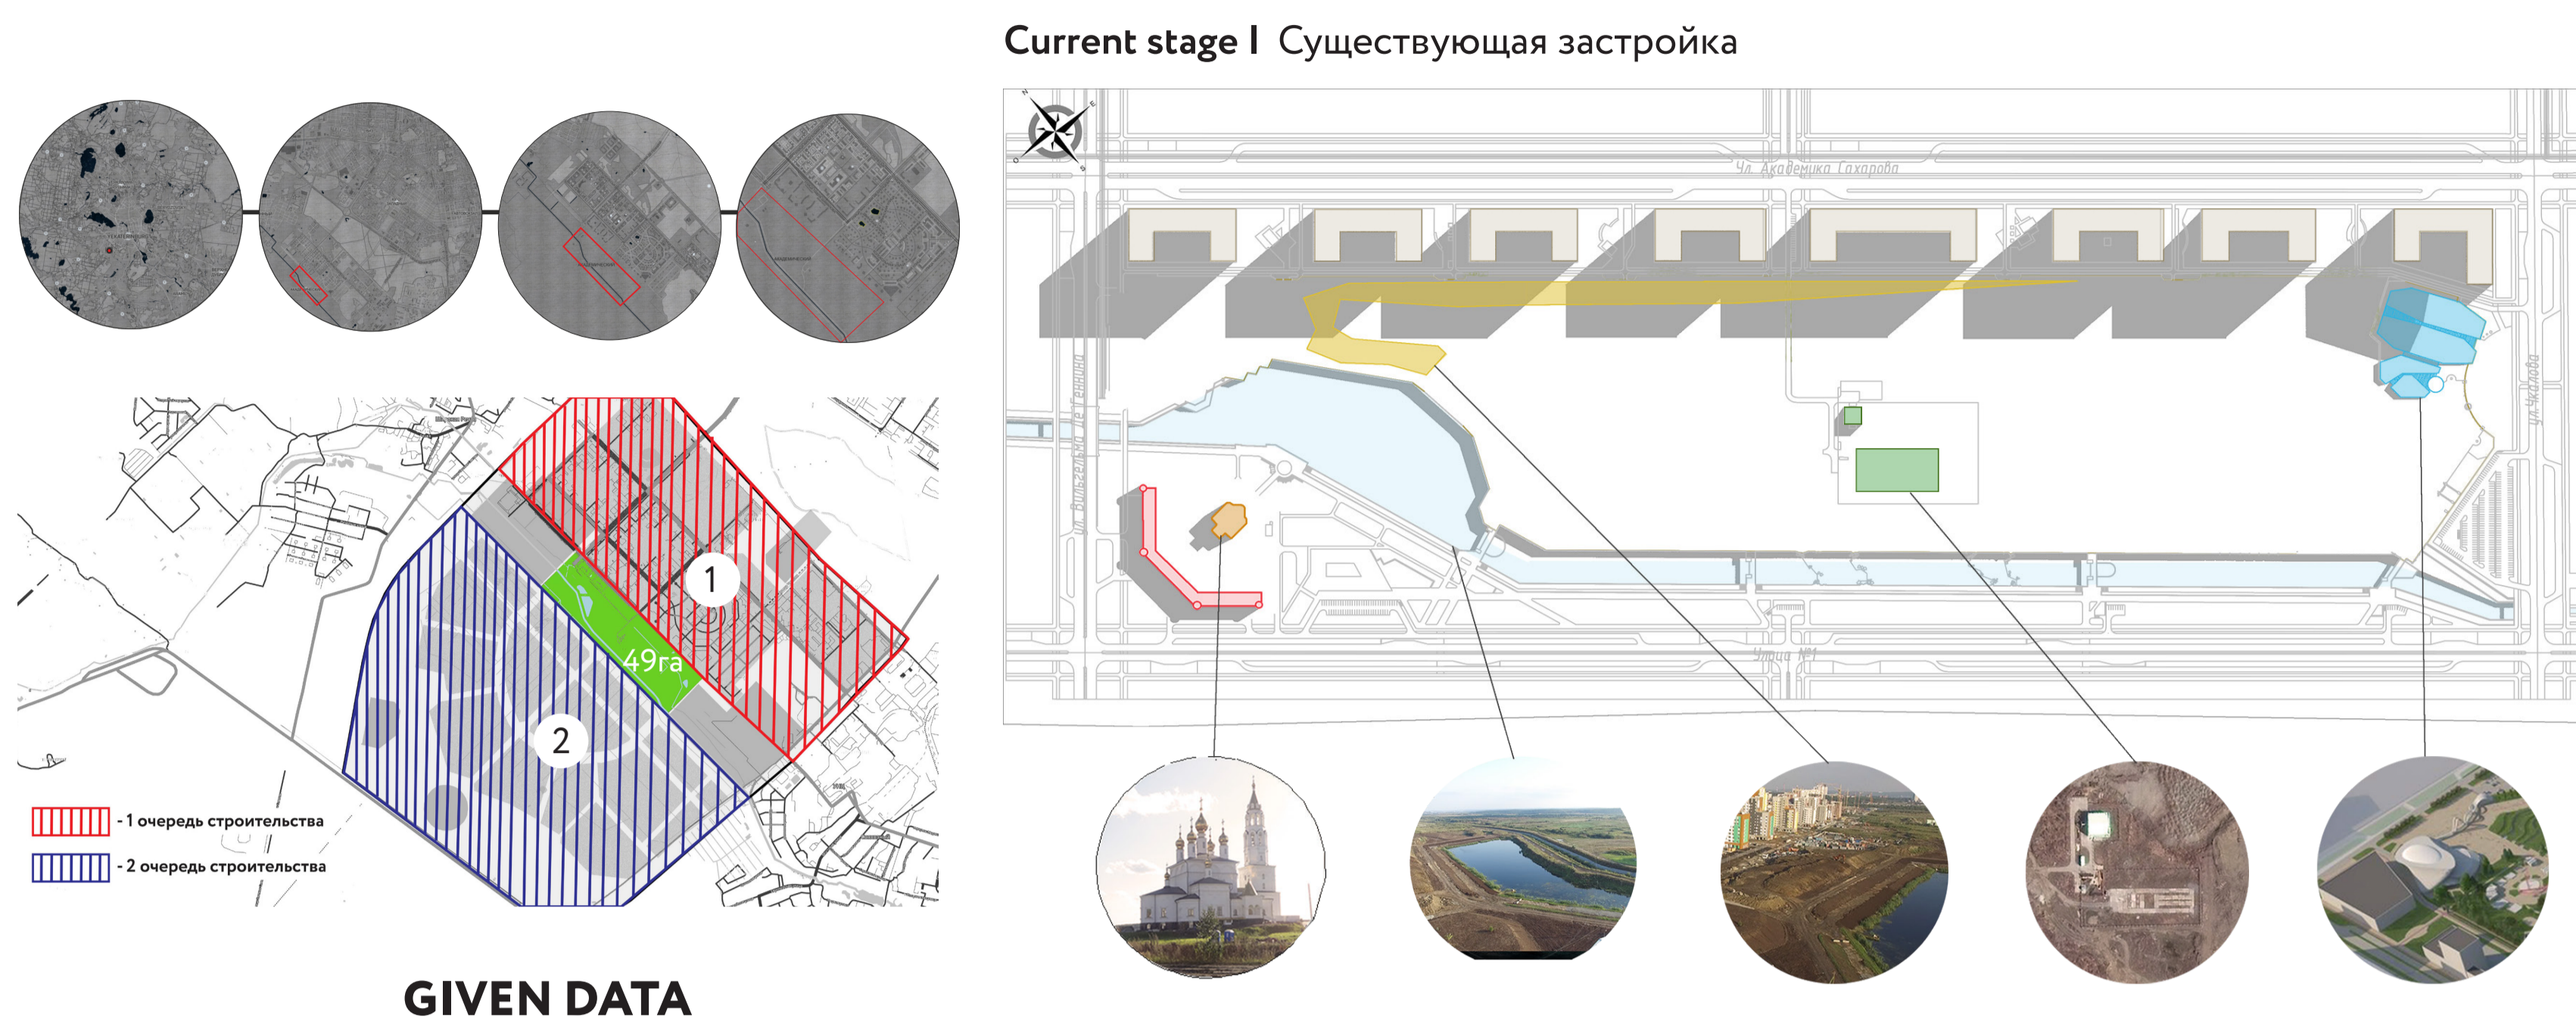

Case topic: ACADEMICHSKY

Project name: PREOBRAZHENSKY PARK

GIVEN DATA

ANALYSIS

GIVEN DATA

CONCEPT

TEAM

DOTS : ARCHITECTS