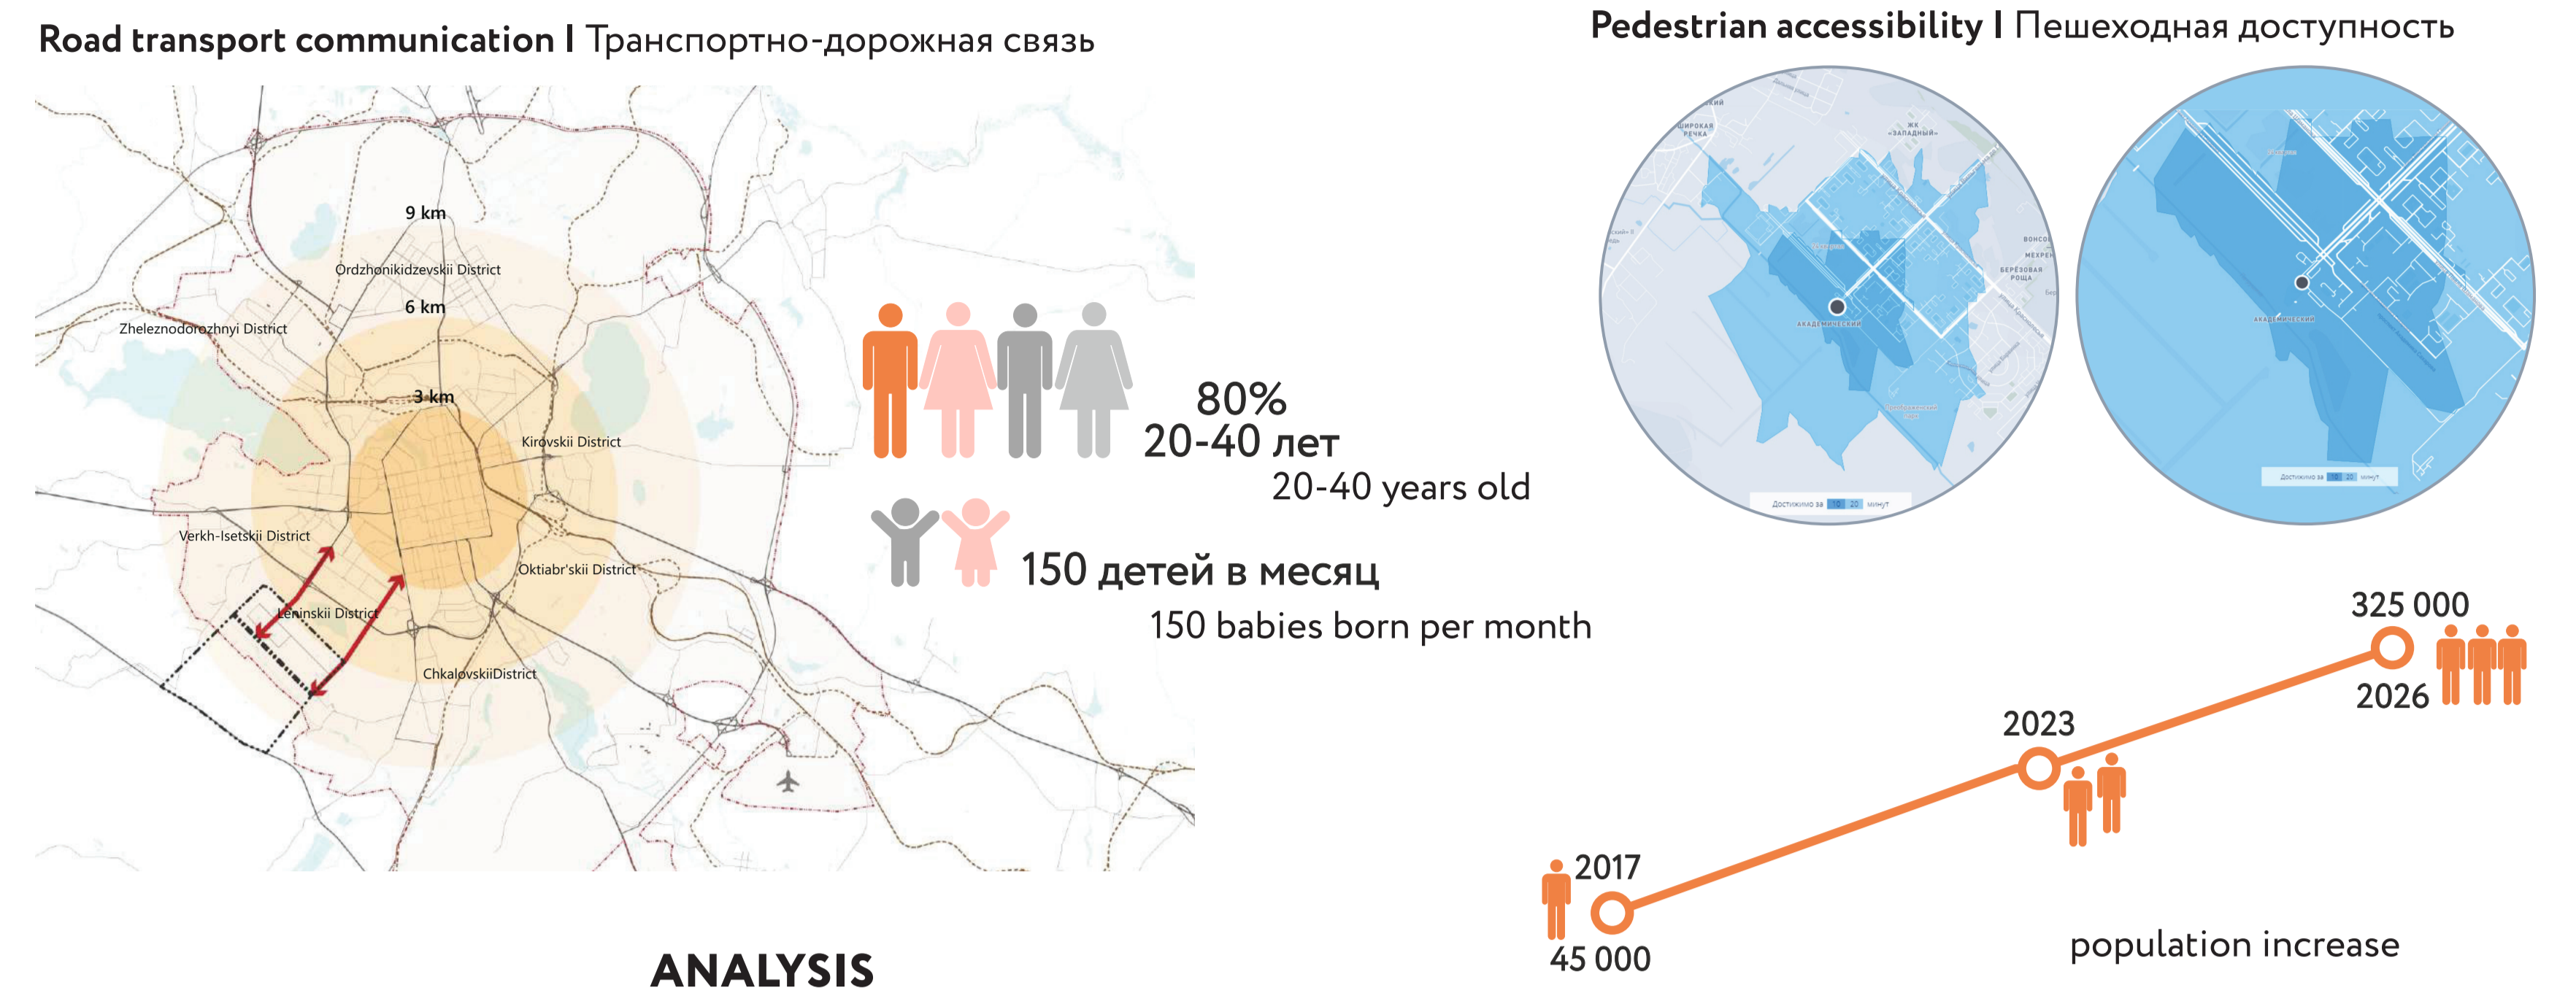

Case topic: ACADEMICHSKY

Project name: PREOBRAZHENSKY PARK

GIVEN DATA

ANALYSIS

GIVEN DATA

CONCEPT

TEAM

DOTS : ARCHITECTS